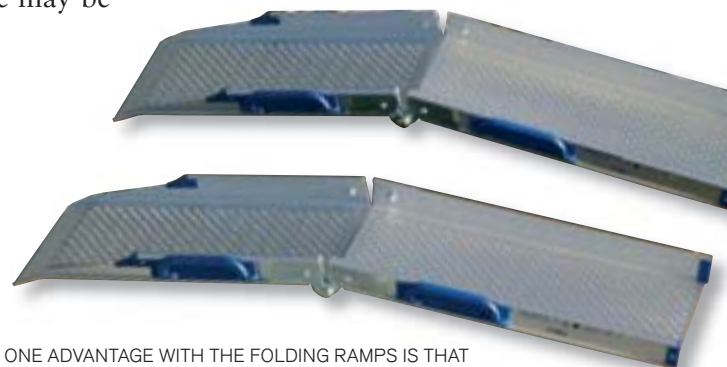

ONE ADVANTAGE WITH THE FOLDING RAMPS IS THAT THEY CAN BE USED LIKE A BRIDGE OVER A THRESHOLD OR DOORSTEP.