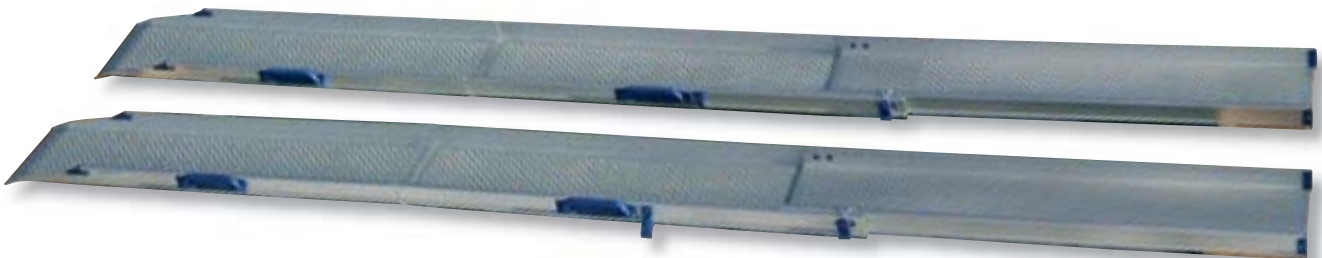

E-ramps

The E-ramp is a universal ramp, perfect for all wheelchairs

perfo.
L I G H T

The E-ramp is perfect for all wheelchairs, including 4 wheel electric wheelchairs which often require a wider driving width.

FOR WHEELCHAIRS THAT REQUIRE A WIDER DRIVING WIDTH

This ramp is highly recommended for all public buildings, including shops, restaurants and hotels.

See page 6 for technical information on all lengths and maximum heights for every ramp.

4 wheel electric wheelchairs often require a wider driving width