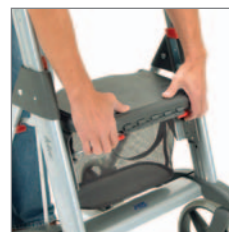

Active[®]

All of our products have CE marking, and are tested and approved for the applicable standards.

Adapts with ease

This type of rollator has never been seen before. Active has an attractive design, and stands out from the other rollators by combining all of the best user-friendly features into one and the same rollator. Both the handle and seat height can easily be adjusted with a simple pull of a lever, no tools required. The Active easily folds together for parking or transporting, and the shopping bag is conveniently located under the seat. Large diameter wheels make the Active a practical walking aid both indoors and out.

Access also sells stairlifts, automatic door openers, electric wheelchairs, and many other products that make life easier. Contact us for more information.

Active®

- adapts with ease

Handle position is easily adjustable

Seat height is easily adjusted with levers

One lever for easy folding

«Lift aid» makes it easy to get over curbs and thresholds

Maintenance free brakes with hidden cables

Practical shopping bag is covered by the seat